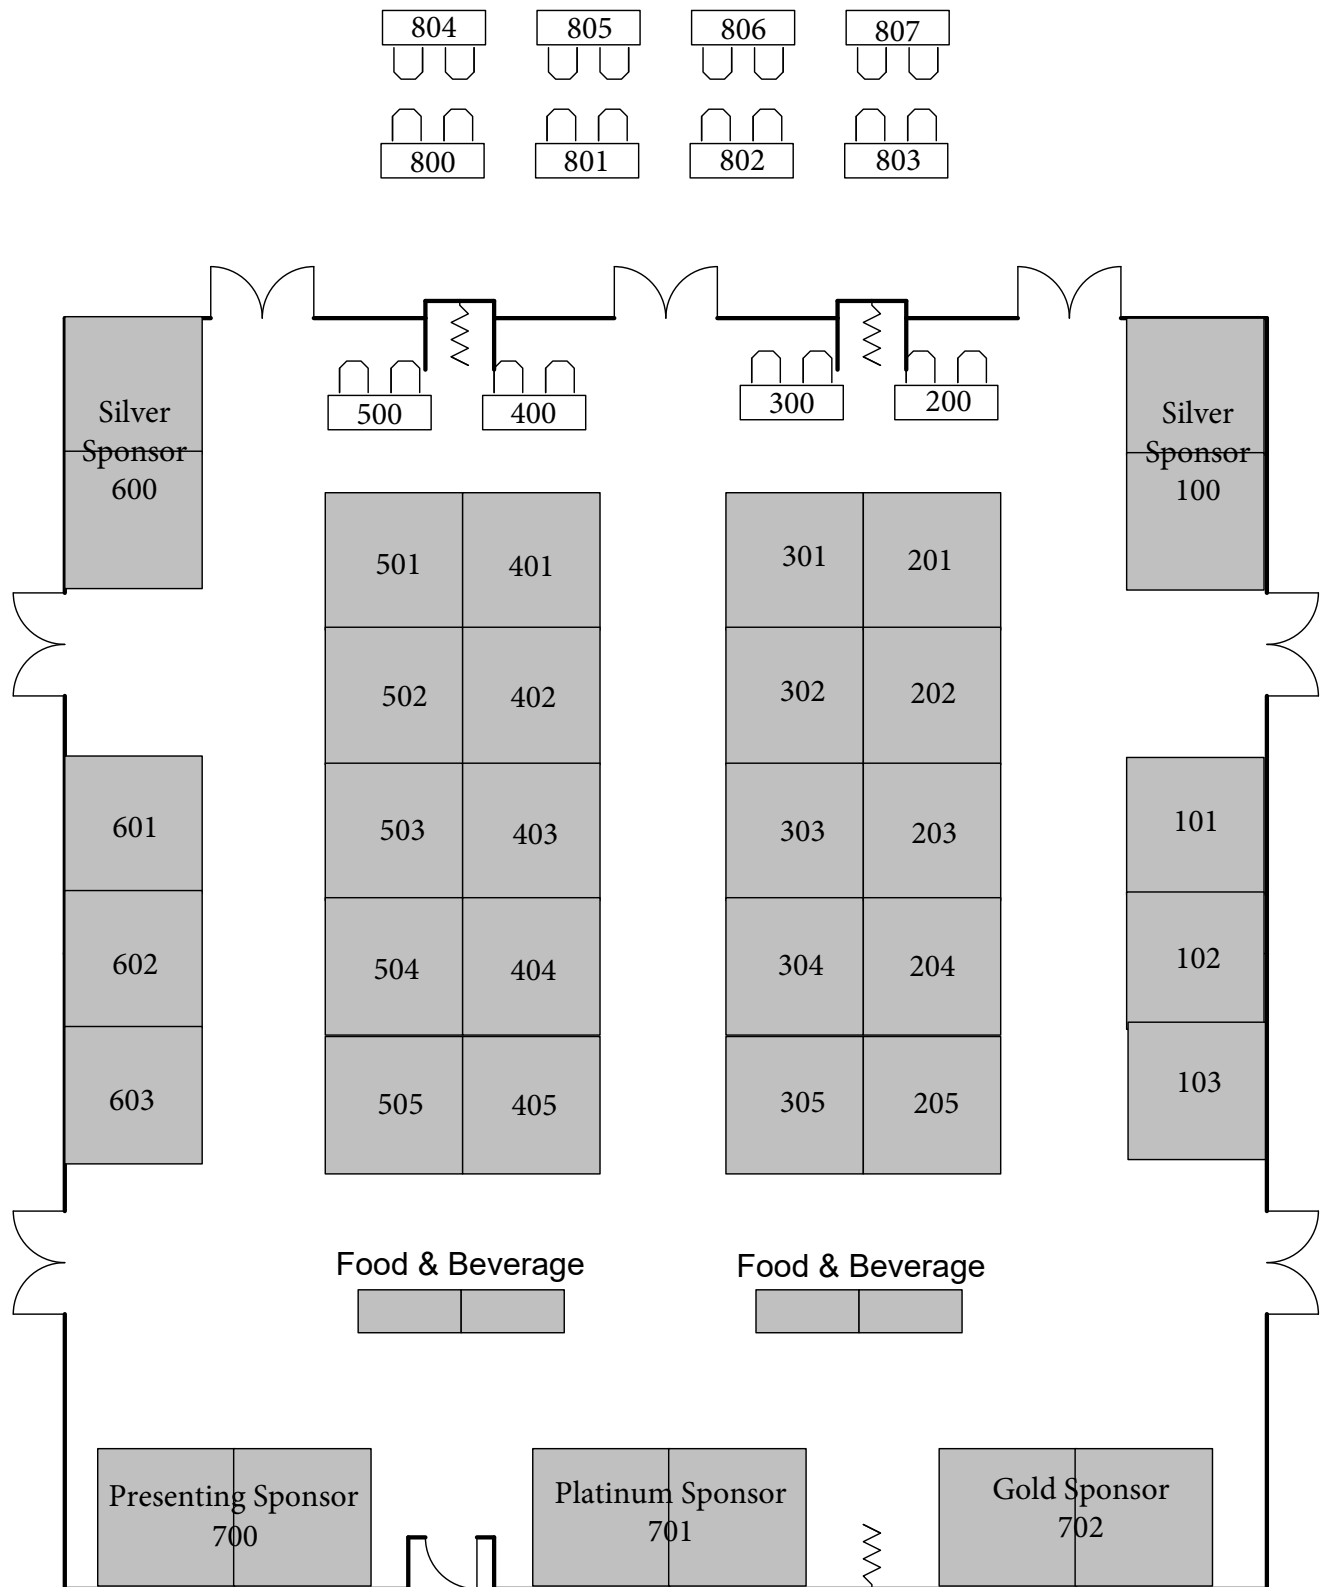

New Horizons 2019 - Exhibit Hall Floorplan *
Crystal Ballroom

Booth assignments will be made by the conference planning staff and emailed to the exhibitor within five (5) business days of the registration confirmation.

** layout is subject to change*